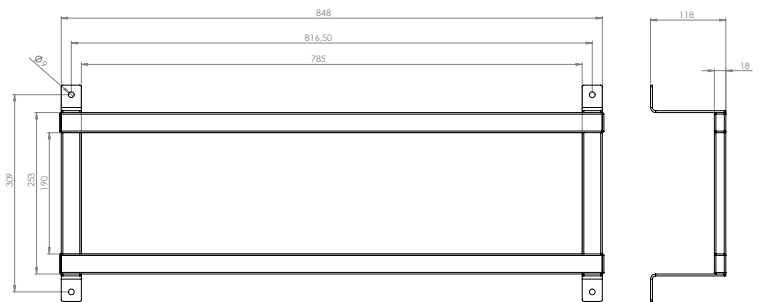

# EXI-T

EXI-T is sturdy, high-quality guide luminaire with an aluminium body. It is well suited for use in tunnels and other demanding conditions. Luminaire offers even light distribution as well as good contrast and illumination. Sign is made of acrylic.

Luminaire has a viewing distance of 34 metres. Exit signs can be tailored according to the specific purpose of the site. Luminaire can also be used in damp and dusty environments.