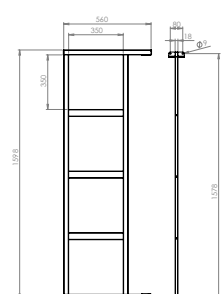

EXINFO-1/2/3/4T

EXINFO is high-quality tunnel guide luminaire with an aluminium body. It is well suited for use with info signs. Primary applications are tunnels and other demanding conditions, e.g. in industrial applications. EXINFO product family offers various info signs for indicating the positions of extinguishers, hoses, exit routes or emergency phones. The info sign is a standard 350 x 350 mm acrylic sign. A wall mounting bracket is available as an accessory.

Info guide luminaires improve the visibility of exit routes and safety equipment, and they are easier to locate under difficult conditions. These luminaires can be connected to an Exilight sign and emergency lighting system. Info guide luminaires use a 230 V electricity supply as standard. Luminaires offer even light distribution as well as excellent contrast and illumination. Luminaires are IP65 rated and have a viewing distance of 70 metres. In addition to tunnels, they can be used in humid and dusty environments, including car parks and industrial locations.