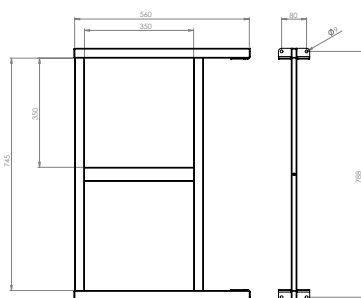

EXINFO-1/2/3/4T

EXINFO is high-quality tunnel guide luminaire with an aluminium body. It is well suited for use with info signs. Primary applications are tunnels and other demanding conditions, e.g. in industrial applications. EXINFO product family offers various info signs for indicating the positions of extinguishers, hoses, exit routes or emergency phones. The info sign is a standard 350 x 350 mm acrylic sign. A wall mounting bracket is available as an accessory.

Info guide luminaires improve the visibility of exit routes and safety equipment, and they are easier to locate under difficult conditions. These luminaires can be connected to an Exilight sign and emergency lighting system. Info guide luminaires use a 230 V electricity supply as standard. Luminaires offer even light distribution as well as excellent contrast and illumination. Luminaires are IP65 rated and have a viewing distance of 70 metres. In addition to tunnels, they can be used in humid and dusty environments, including car parks and industrial locations.