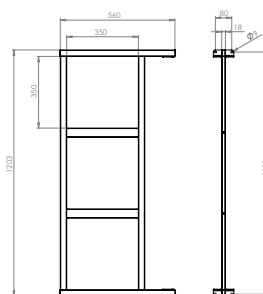

EXINFO-1/2/3/4T

EXINFO is high-quality tunnel guide luminaire with an aluminium body. It is well suited for use with info signs. Primary applications are tunnels and other demanding conditions, e.g. in industrial applications. EXINFO product family offers various info signs for indicating the positions of extinguishers, hoses, exit routes or emergency phones. The info sign is a standard 350 x 350 mm acrylic sign. A wall mounting bracket is available as an accessory.

Info guide luminaires improve the visibility of exit routes and safety equipment, and they are easier to locate under difficult conditions. These luminaires can be connected to an Exilight sign and emergency lighting system. Info guide luminaires use a 230 V electricity supply as standard. Luminaires offer even light distribution as well as excellent contrast and illumination. Luminaires are IP65 rated and have a viewing distance of 70 metres. In addition to tunnels, they can be used in humid and dusty environments, including car parks and industrial locations.