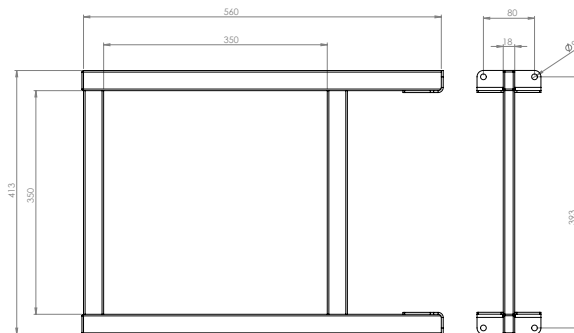

EXINFO-1/2/3/4T

EXINFO is high-quality tunnel guide luminaire with an aluminium body. It is well suited for use with info signs. Primary applications are tunnels and other demanding conditions, e.g. in industrial applications. EXINFO product family offers various info signs for indicating the positions of extinguishers, hoses, exit routes or emergency phones. The info sign is a standard 350 x 350 mm acrylic sign. A wall mounting bracket is available as an accessory.

Info guide luminaires improve the visibility of exit routes and safety equipment, and they are easier to locate under difficult conditions. These luminaires can be connected to an Exilight sign and emergency lighting system. Info guide luminaires use a 230 V electricity supply as standard. Luminaires offer even light distribution as well as excellent contrast and illumination. Luminaires are IP65 rated and have a viewing distance of 70 metres. In addition to tunnels, they can be used in humid and dusty environments, including car parks and industrial locations.