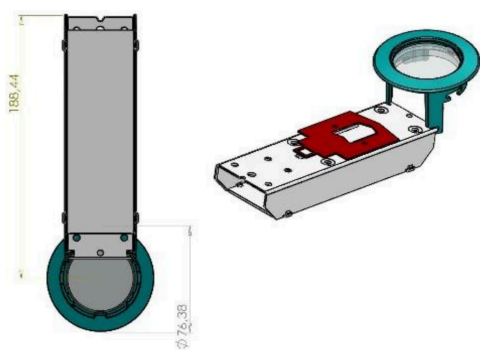

LED-2T/U

LED-2T/U is an emergency luminaire designed for illuminating corridors and exit routes. It is equipped with a lens that delivers a long and narrow light pattern. Luminaires are typically installed at a height of 2.5–7 m and up to 24 m apart.

Applications include long corridors and exit routes. Luminaire is IP44 rated and has an ABS plastic body. The standard colour for the plastic parts is white (RAL9016).

Applications: buildings with long corridors, including office buildings, hospitals, schools, warehouses and business premises.

Valaisimien asennusväli 8 m asennuskorkeudella 3–7 m.

EXIOT LUMINAIRES

| TYPE | ELECTRICAL NO. (FI) | VOLTAGE | POWER INPUT | LIGHT SOURCE | IP CLASS | MOUNTING | BATTERY |
|------------|---------------------|---------|-------------|--------------|----------|--------------|--------------|
| LED-2T/U/W | 4129515 | 230V | 2W | LED | 44 | MMJ 3×1,5mm2 | 7,4V / 600mA |