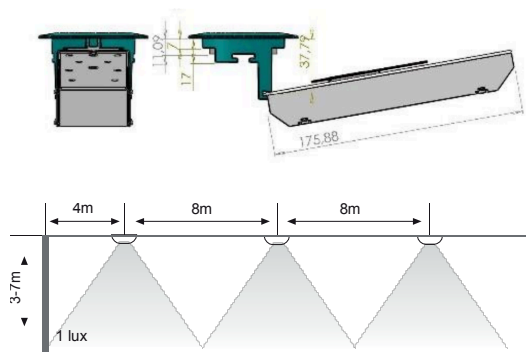

LED-2T/U

LED-2T/U is an emergency luminaire designed for illuminating corridors and exit routes. It is equipped with a lens that delivers a long and narrow light pattern. Luminaires are typically installed at a height of 2.5–7 m and up to 24 m apart.

Applications include long corridors and exit routes. Luminaire is IP44 rated and has an ABS plastic body. The standard colour for the plastic parts is white (RAL9016).

Applications: buildings with long corridors, including office buildings, hospitals, schools, warehouses and business premises.

Valaisimien asennusväli 8 m asennuskorkeudella 3–7 m.

EXIOT LUMINAIRES

| TYPE | ELECTRICAL NO. (FI) | VOLTAGE | POWER INPUT | LIGHT SOURCE | IP CLASS | MOUNTING | BATTERY |
|------------|---------------------|---------|-------------|--------------|----------|--------------|--------------|
| LED-2T/U/W | 4129515 | 230V | 2W | LED | 44 | MMJ 3×1,5mm2 | 7,4V / 600mA |