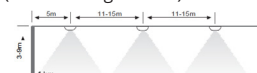

EXISAFE-3T is powerful surface-mounted LED emergency luminaire for spaces where ceiling height exceeds 10 m. EXISAFE-3T/120, on the other hand, is designed for ceiling heights of under 10 m. Light fitting delivers a wide, rotationally symmetrical light pattern. IP55 rated luminaire is also well suited for emergency lighting in humid locations. It has an ABS plastic body. The standard colour for the plastic parts is white (RAL9016).

There is a flush-mounting frame (UPK-EXISAFE) available for the recessed installation of the luminaire. A hole with a 165 mm diameter is used for the recessed installation.

Typical applications include production and warehouse facilities, car parks, sports halls and indoor ice rinks, lobbies and other public spaces where effective emergency lighting is needed.

Premises with the ceiling height below 10 m, (with 120-degree lens).

Valaisimien asennusväli n. 11 m asennuskorkeudella 3 m.

Premises with the ceiling height above 10 m, (with 30-degree lens)

EXIOT LUMINAIRES