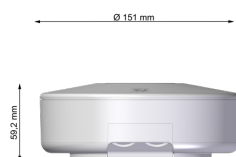

EXISAFE-3T is powerful surface-mounted LED emergency luminaire for spaces where ceiling height exceeds 10 m. EXISAFE-3T/120, on the other hand, is designed for ceiling heights of under 10 m. Light fitting delivers a wide, rotationally symmetrical light pattern. IP55 rated luminaire is also well suited for emergency lighting in humid locations. It has an ABS plastic body. The standard colour for the plastic parts is white (RAL9016).

There is a flush-mounting frame (UPK-EXISAFE) available for the recessed installation of the luminaire. A hole with a 165 mm diameter is used for the recessed installation.

Typical applications include production and warehouse facilities, car parks, sports halls and indoor ice rinks, lobbies and other public spaces where effective emergency lighting is needed.

Premises with the ceiling height below 10 m, (with 120-degree lens).

Valaisimien asennusväli n. 11 m asennuskorkeudella 3 m.

Premises with the ceiling height above 10 m, (with 30-degree lens)

EXIOT LUMINAIRES