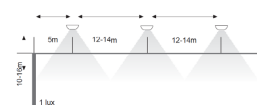

EXISAFE-3T is powerful surface-mounted LED emergency luminaire for spaces where ceiling height exceeds 10 m. EXISAFE-3T/120, on the other hand, is designed for ceiling heights of under 10 m. Light fitting delivers a wide, rotationally symmetrical light pattern. IP55 rated luminaire is also well suited for emergency lighting in humid locations. It has an ABS plastic body. The standard colour for the plastic parts is white (RAL9016).

There is a flush-mounting frame (UPK-EXISAFE) available for the recessed installation of the luminaire. A hole with a 165 mm diameter is used for the recessed installation.

Typical applications include production and warehouse facilities, car parks, sports halls and indoor ice rinks, lobbies and other public spaces where effective emergency lighting is needed.

Premises with the ceiling height below 10 m, (with 120-degree lens).

Valaisimien asennusväli n. 11 m asennuskorkeudella 3 m.

Premises with the ceiling height above 10 m, (with 30-degree lens)

EXIOT LUMINAIRES