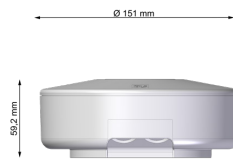

EXISAFE-1T

EXISAFE-1T is surface-mounted LED emergency luminaire for open spaces and corridors. Light fitting delivers an even, rotationally symmetrical light pattern.

Typical mounting height is 2.5–7 m. The IP55 rated luminaire is also well suited for humid locations. It has an ABS plastic body. The standard colour for the plastic parts is white (RAL9016). Black (RAL9017) is available as a special colour.

There is a flush-mounting frame (UPK-EXISAFE) available for the recessed installation of the luminaire. A hole with a 165 mm diameter is used for the recessed installation.

Typical applications for the luminaire include office premises, car parks, warehouse and production facilities, schools and day-care centres.

In open areas the spacing of luminaires at 10 m mounting height is 3–7 m.

EXIOT LUMINAIRES

TYPE	ELECTRICAL NO. (FI)	VOLTAGE	POWER INPUT	LIGHT SOURCE	IP CLASS	MOUNTING	BATTERY
EXISAFE-1T/W	4129220	230 V	2W	LED	55	MMJ 3×1,5mm ²	Li-ion 7,4V / 600 mAh