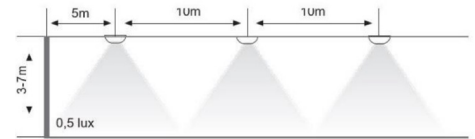

EXISAFE-1T

EXISAFE-1T is surface-mounted LED emergency luminaire for open spaces and corridors. Light fitting delivers an even, rotationally symmetrical light pattern.

Typical mounting height is 2.5–7 m. The IP55 rated luminaire is also well suited for humid locations. It has an ABS plastic body. The standard colour for the plastic parts is white (RAL9016). Black (RAL9017) is available as a special colour.

There is a flush-mounting frame (UPK-EXISAFE) available for the recessed installation of the luminaire. A hole with a 165 mm diameter is used for the recessed installation.

Typical applications for the luminaire include office premises, car parks, warehouse and production facilities, schools and day-care centres.

In open areas the spacing of luminaires at 10 m mounting height is 3–7 m.

EXIOT LUMINAIRES

TYPE	ELECTRICAL NO. (FI)	VOLTAGE	POWER INPUT	LIGHT SOURCE	IP CLASS	MOUNTING	BATTERY
EXISAFE-1T/W	4129220	230 V	2W	LED	55	MMJ 3×1,5mm ²	Li-ion 7,4V / 600 mAh