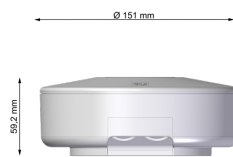

# EXISAFE-2T

EXISAFE-2T is surface-mounted LED emergency luminaire especially designed for illuminating corridors. It creates a long and narrow light pattern that reaches up to 24 m. Typical mounting height is 2.5–7 m. EXISAFE-2T is IP55 rated, so it is also an excellent choice for humid locations. It has an ABS plastic body. The standard colour for the plastic parts is white (RAL9016). Black (RAL9017) is available as a special colour.

There is a flush-mounting frame (UPK-EXISAFE) available for the recessed installation of the luminaire. A hole with a 165 mm diameter is used for the recessed installation.

Typically EXISAFE-2T is used at schools, hospitals, warehouses and offices as an emergency luminaire in long corridors. It is used on business premises to illuminate the exit routes.