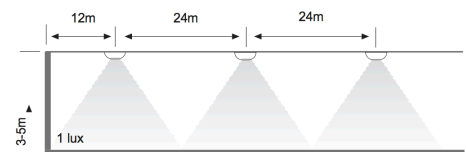

# EXISAFE-2T

EXISAFE-2T is surface-mounted LED emergency luminaire especially designed for illuminating corridors. It creates a long and narrow light pattern that reaches up to 24 m. Typical mounting height is 2.5–7 m. EXISAFE-2T is IP55 rated, so it is also an excellent choice for humid locations. It has an ABS plastic body. The standard colour for the plastic parts is white (RAL9016). Black (RAL9017) is available as a special colour.

There is a flush-mounting frame (UPK-EXISAFE) available for the recessed installation of the luminaire. A hole with a 165 mm diameter is used for the recessed installation.

Typically EXISAFE-2T is used at schools, hospitals, warehouses and offices as an emergency luminaire in long corridors. It is used on business premises to illuminate the exit routes.