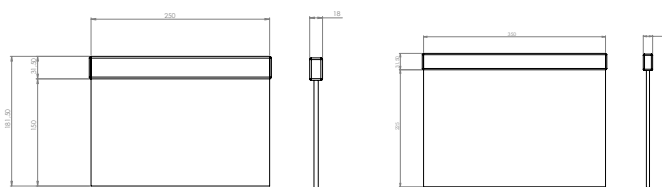

There are two viewing distances available in the series: 30 m and 45 m. Luminaire can be wall or ceiling mounted.

Brackets are made of ABS plastic, and the luminaire is IP44 rated. Guide luminaire can be wall or ceiling mounted. Available in one and two-sided models.