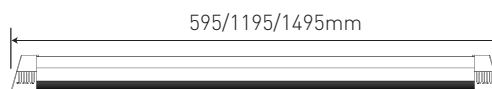

FEATURES

Length	595/1195/1495 mm
Width	155 mm
Height	52 mm
Weight	1,8/3,0/4,0 kg
Usage temperature	-20/+40 °C
Wiring	5x1.5-2.5 mm ²

LIGHT DIRECT DOWN

LIGHTING INFORMATION

Power	13/16/20W (595 mm)
Luminous efficacy	160 lm/w
Total lumens	2000-3200 lm
MacAdam	3
Service life	L80B10 @Ta 25°C: 102000h
Valon Light control	On/off, Dali, sensor
Colour temperatures	4000 K