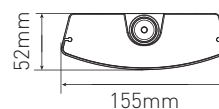

FEATURES

Length	595/1195/1495 mm
Width	155 mm
Height	52 mm
Weight	1,8/3,0/4,0 kg
Usage temperature	-20/+40 °C
Wiring	5x1.5-2.5 mm ²

LIGHT DIRECT DOWN

LIGHTING INFORMATION

Power	13/16/20W (595 mm)
Luminous efficacy	160 lm/w
Total lumens	2000-3200 lm
MacAdam	3
Service life	L80B10 @Ta 25°C: 102000h
Valon Light control	On/off, Dali, sensor
Colour temperatures	4000 K