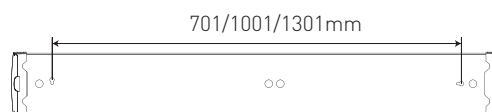

FEATURES

Length	595/1195/1495 mm
Width	155 mm
Height	52 mm
Weight	1,8/3,0/4,0 kg
Usage temperature	-20/+40 °C
Wiring	5x1.5-2.5 mm ²

LIGHT DIRECT DOWN

LIGHTING INFORMATION

Power	13/16/20W (595 mm)
Luminous efficacy	160 lm/w
Total lumens	2000-3200 lm
MacAdam	3
Service life	L80B10 @Ta 25°C: 102000h
Valon Light control	On/off, Dali, sensor
Colour temperatures	4000 K