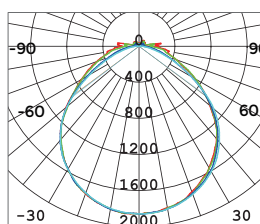

FEATURES

Length	595/1195/1495 mm
Width	155 mm
Height	52 mm
Weight	1,8/3,0/4,0 kg
Usage temperature	-20/+40 °C
Wiring	5x1.5-2.5 mm ²

LIGHT DIRECT DOWN

LIGHTING INFORMATION

Power	13/16/20W (595 mm)
Luminous efficacy	160 lm/w
Total lumens	2000-3200 lm
MacAdam	3
Service life	L80B10 @Ta 25°C: 102000h
Valon Light control	On/off, Dali, sensor
Colour temperatures	4000 K